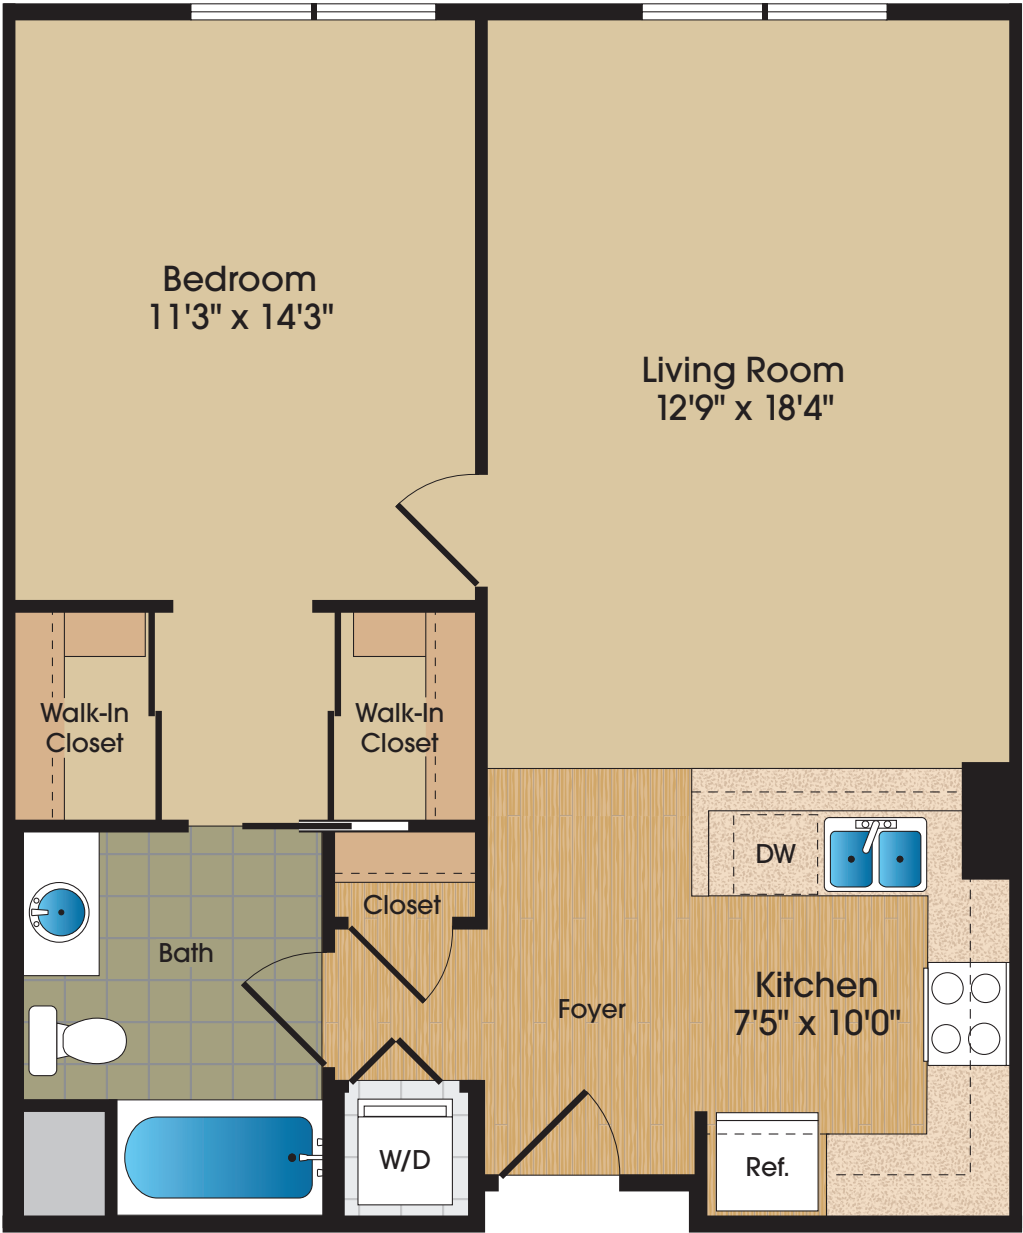

ADDISON

1 Bedroom | 1 Bath

Sq. Ft.: 747-890

Apartment No.: _____

Notes: _____

Floor plans are artist's renderings and actual floor plans may differ from renderings. All room dimensions are approximations only.