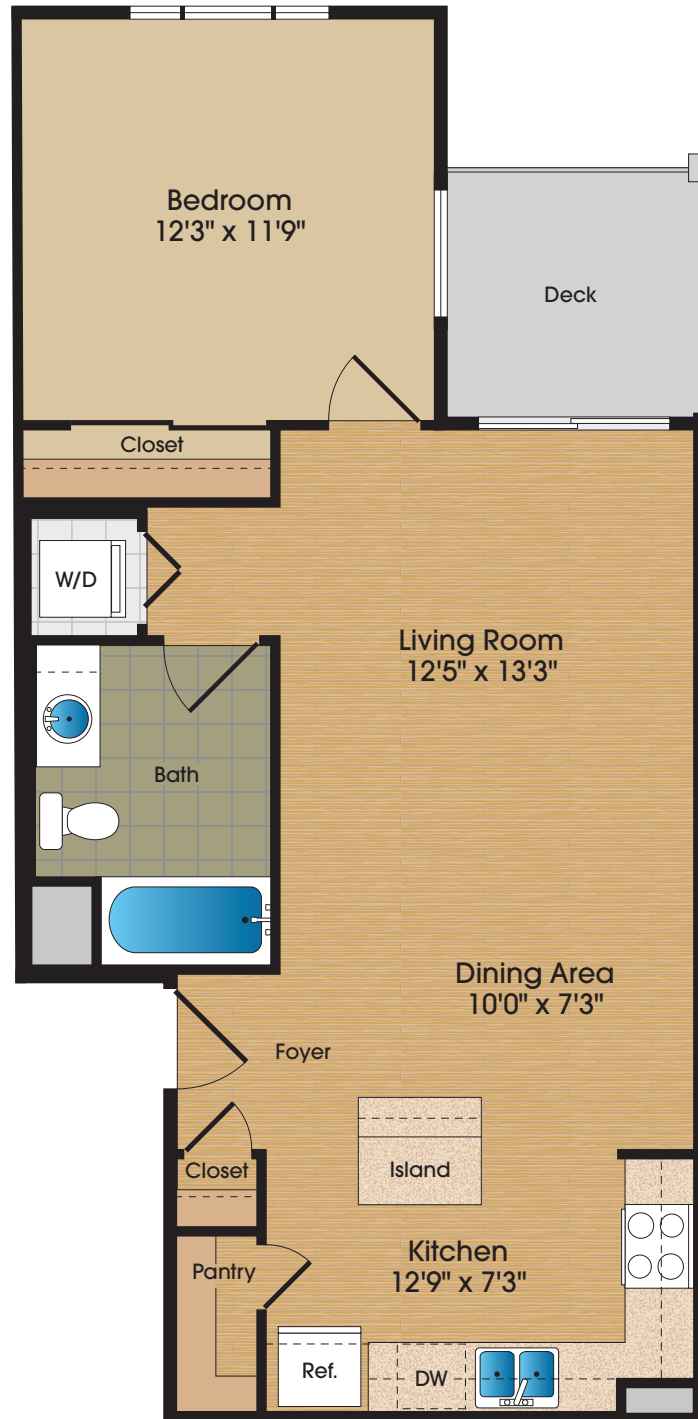

FOURTH

1 Bedroom | 1 Bath

Sq. Ft.: 720

Apartment No.: _____

Notes: _____

Floor plans are artist's renderings and actual floor plans may differ from renderings.
All room dimensions are approximations only.

710 Essex Way | Berkeley, CA 94710
866.995.1960 | FourthandU.com