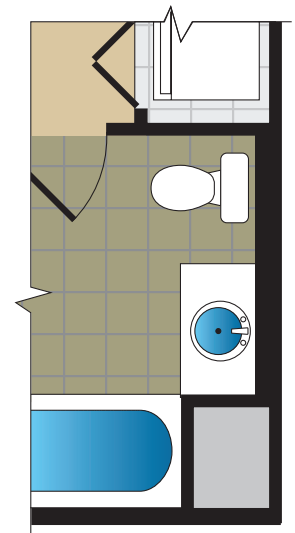

SHATTUCK

1 Bedroom | 1 Bath

Sq. Ft.: 632-810

Apartment No.: _____

Notes: _____

Floor plans are artist's renderings and actual floor plans may differ from renderings.
All room dimensions are approximations only.

710 Essex Way | Berkeley, CA 94710
866.995.1960 | FourthandU.com