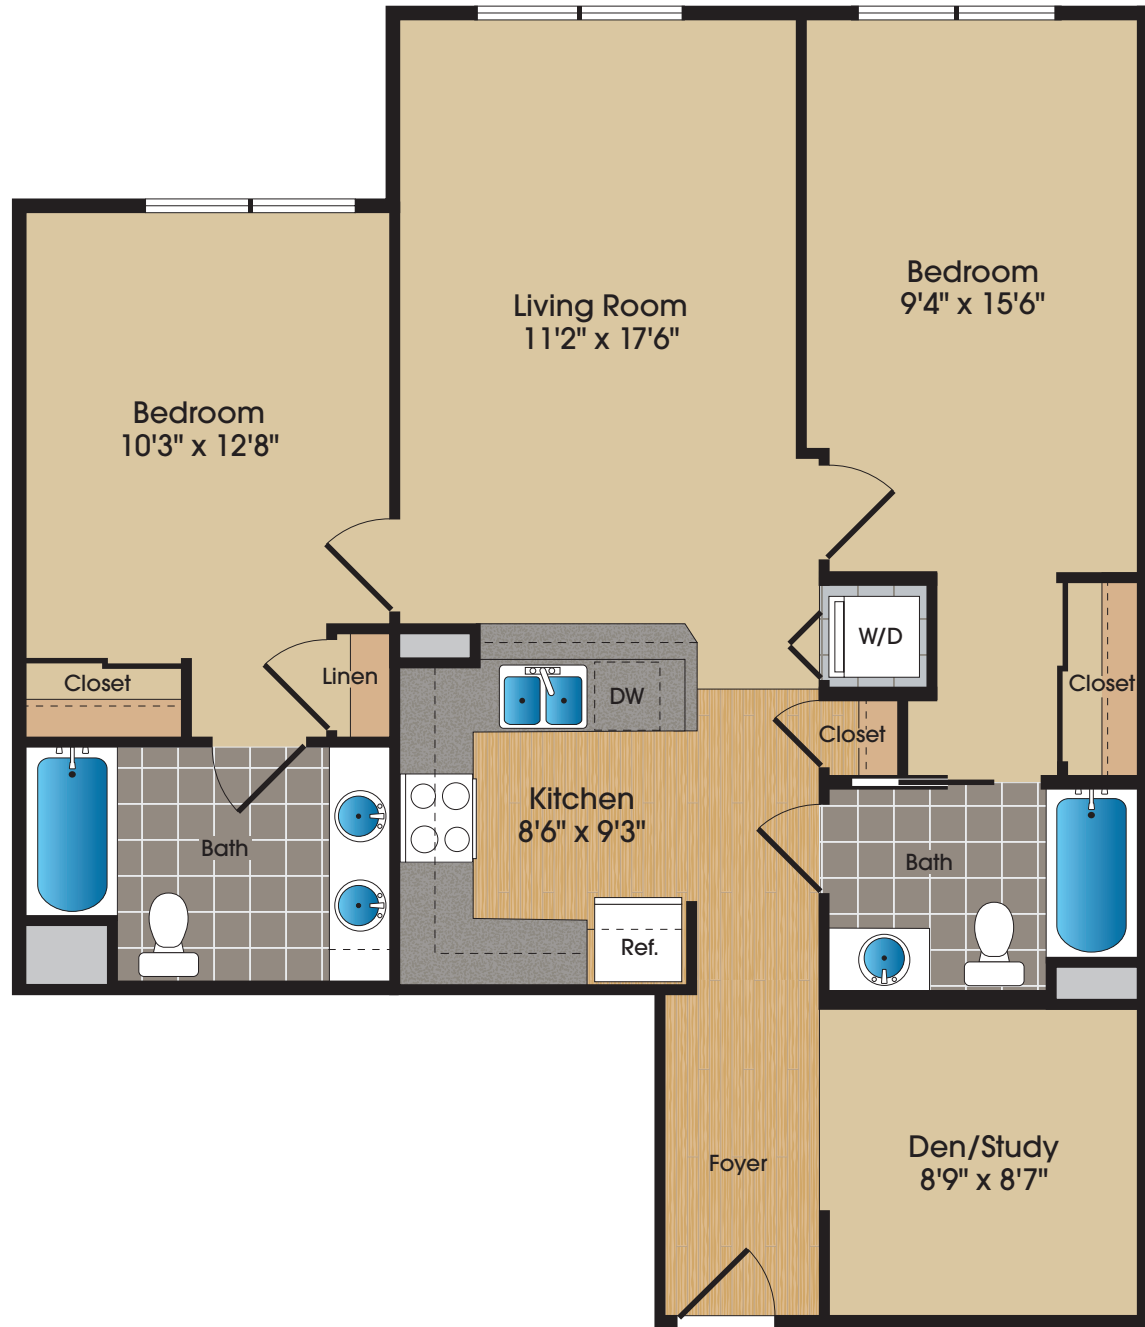

UNIVERSITY

2 Bedroom | 2 Bath | Den

Sq. Ft.: 953-1,106

Apartment No.: _____

Notes: _____

Floor plans are artist's renderings and actual floor plans may differ from renderings.
All room dimensions are approximations only.

710 Essex Way | Berkeley, CA 94710
866.995.1960 | FourthandU.com