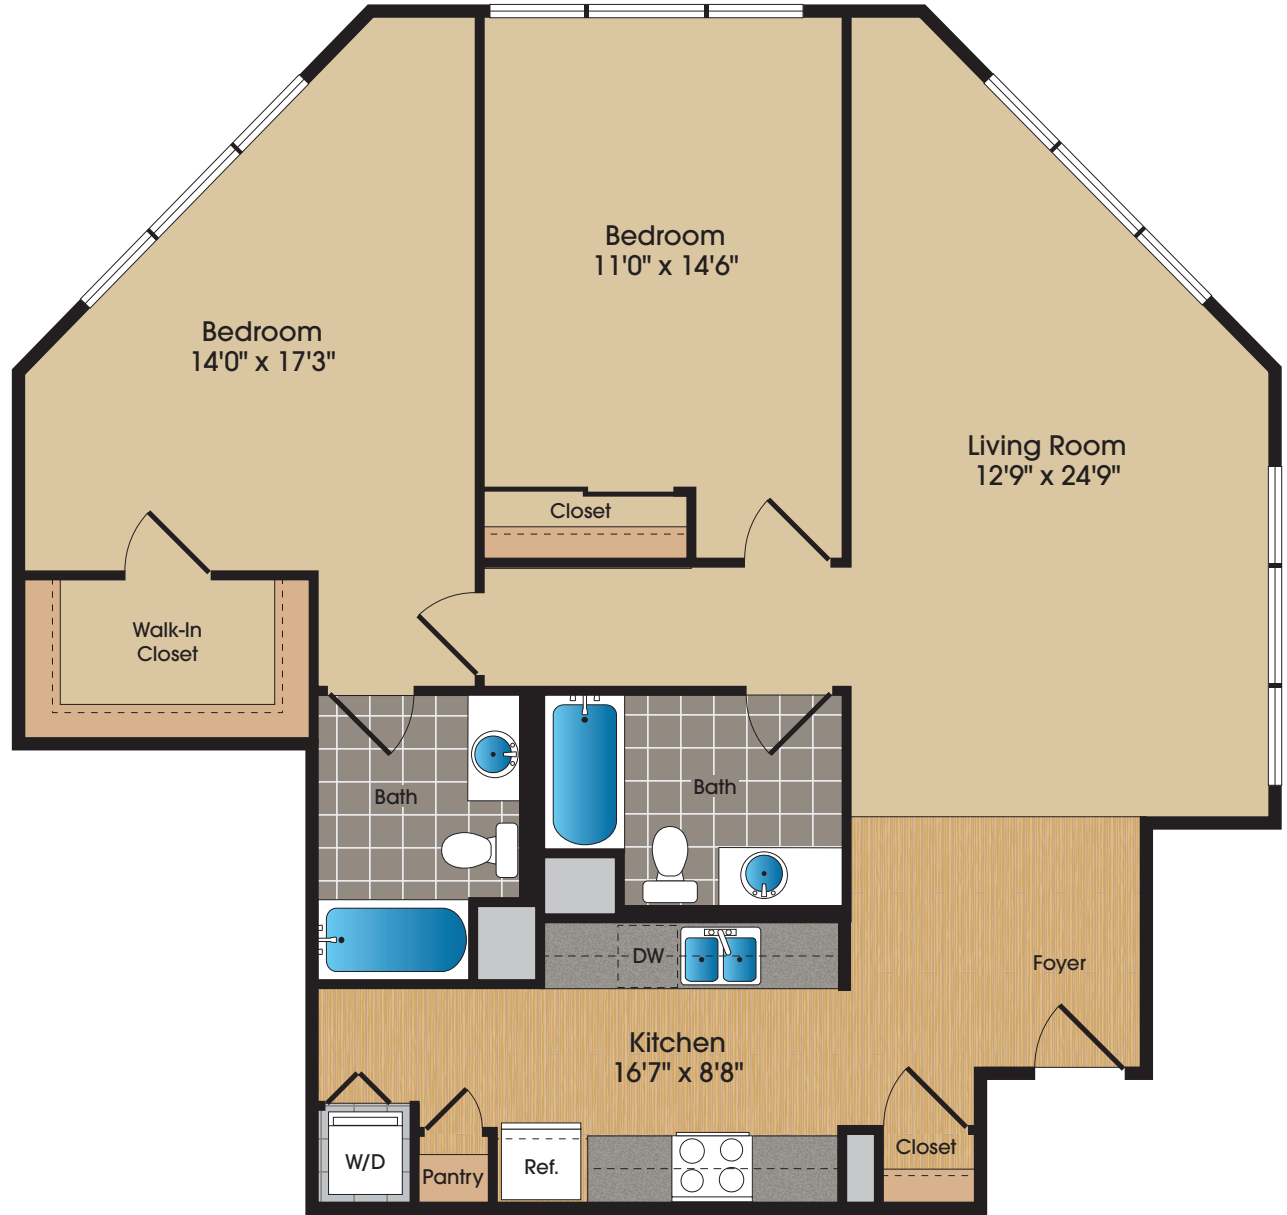

VINE

2 Bedroom | 2 Bath

Sq. Ft.: 1,307

Apartment No.: _____

Notes: _____

Floor plans are artist's renderings and actual floor plans may differ from renderings. All room dimensions are approximations only.

710 Essex Way | Berkeley, CA 94710
866.995.1960 | FourthandU.com